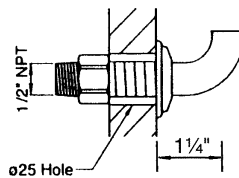

* For CA/VT, place a "-2" at end of model number for code compliant product. (Example A3608LMAPC-2)

Consult your local ROHL showroom for additional information and specifications. For complete warranty details and a list of showrooms, go to www.rohlhome.com.