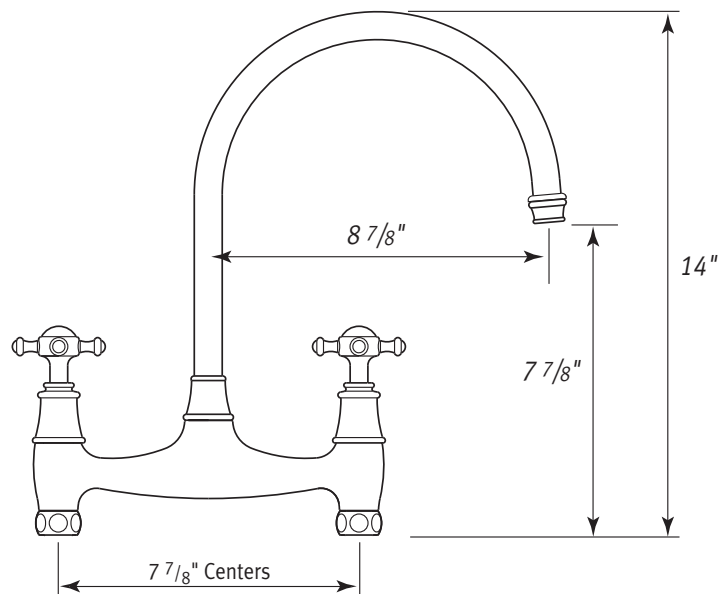

WARRANTY

- Limited Lifetime

* For CA/VT, place a "-2" at end of model number for code compliant product. (Example A3608LMAPC-2)

Consult your local ROHL showroom for additional information and specifications. For complete warranty details and a list of showrooms, go to www.rohlhome.com.