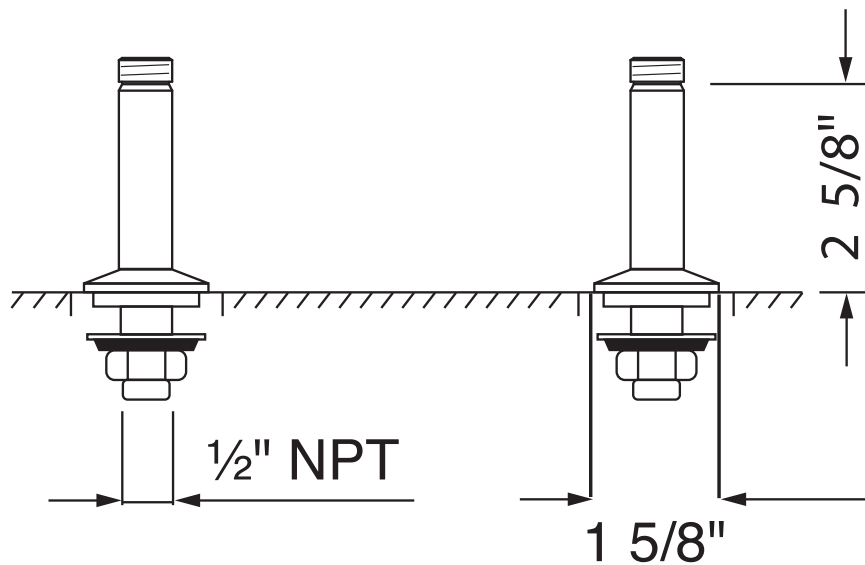

WARRANTY

- Limited Lifetime

* For CA/VT, place a "-2" at end of model number for code compliant product. (Example A3608LMAPC-2)

Consult your local ROHL showroom for additional information and specifications. For complete warranty details and a list of showrooms, go to www.rohlhome.com.