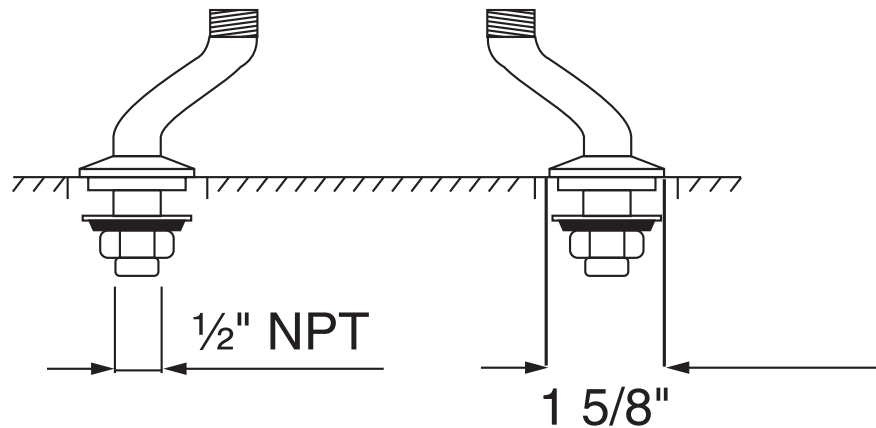

WARRANTY

- Limited Lifetime

* For CA/VT, place a "-2" at end of model number for code compliant product. (Example A3608LMAPC-2)

Consult your local ROHL showroom for additional information and specifications. For complete warranty details and a list of showrooms, go to www.rohlhome.com.